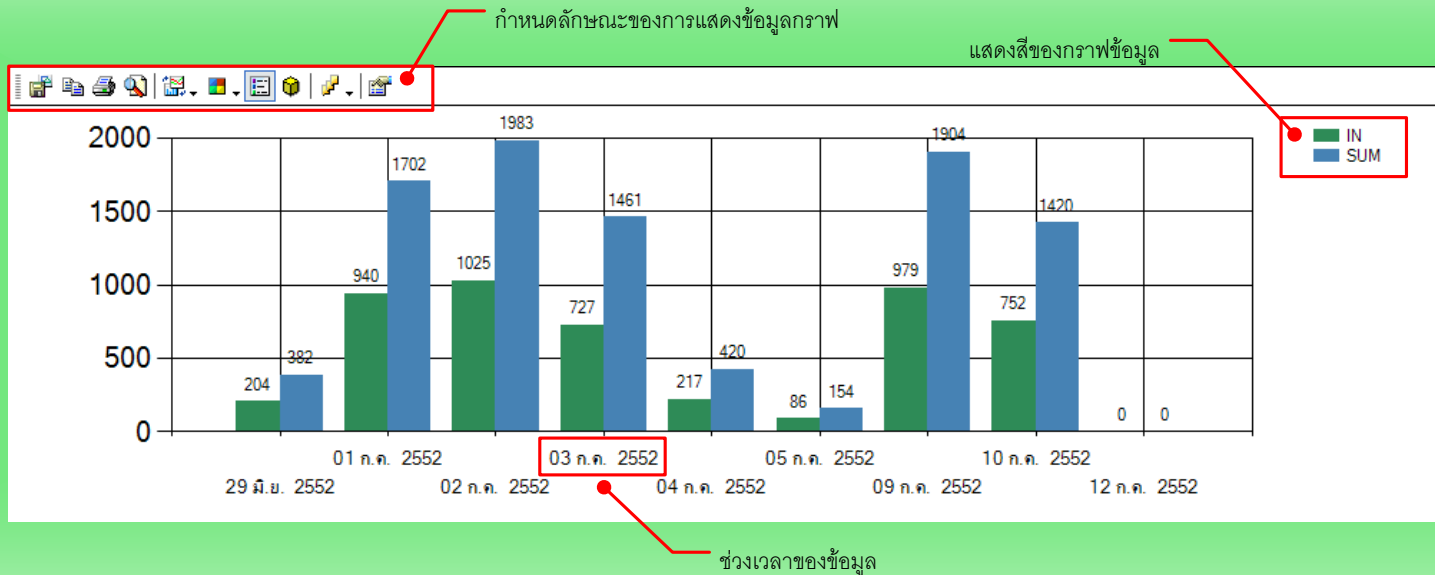

CHART TABLE REPORT

Show: November 2007

Day Month Year

Setting: 3D, Line, Labels, Zoom

Show: IN, SUM, OUT, DIFF

Report : Graph

2

Report : Graph