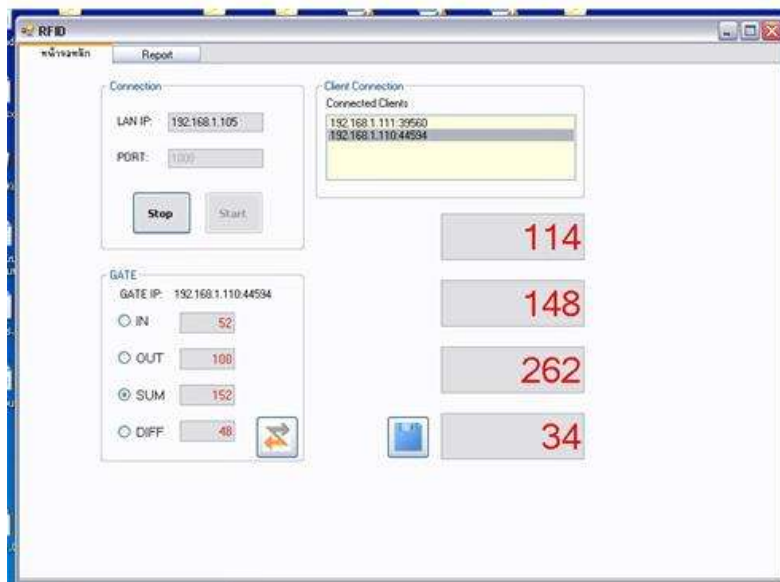

- People In:** A large digital display showing "0" with a person icon to the left. Below it, the status is "Status: Disconnected".
- Setting:** Includes radio buttons for "Segment" (IN, OUT, SUM, DIFF), a "Save every" dropdown set to "30 min", a "LOAD DATA" button, "Direction" radio buttons (IN, OUT), a "Show Popup" checkbox, and a "Synchronize Time" button.
- Counter:** Four input fields for "IN", "OUT", "SUM", and "DIFF", each containing the value "0".
- Display Setting:** Two rows of input fields for "IN" and "OUT" with "SET" buttons.
- Connection:** A dropdown menu for "COMPORT" set to "COM5".
- Report and Connect:** Two buttons with icons for a bar chart and a plus sign.

The Windows XP taskbar at the bottom shows the start button, several icons, and open applications including "Untitled - Notepad", "E:\Project\C#\6--PE...", and "PEOPLE COUNTER : ...". The system tray on the right shows the time "02:01" and date "Wednesday 11/07/2007".

Solution : (A) Single Gate

RS232 (Serial Port)

Solution : (B) Multiple Gates

Report : รายงาน

Daily Report : รายงาน

Monthly Report : รายงาน

Annual Report : รายงาน

Report