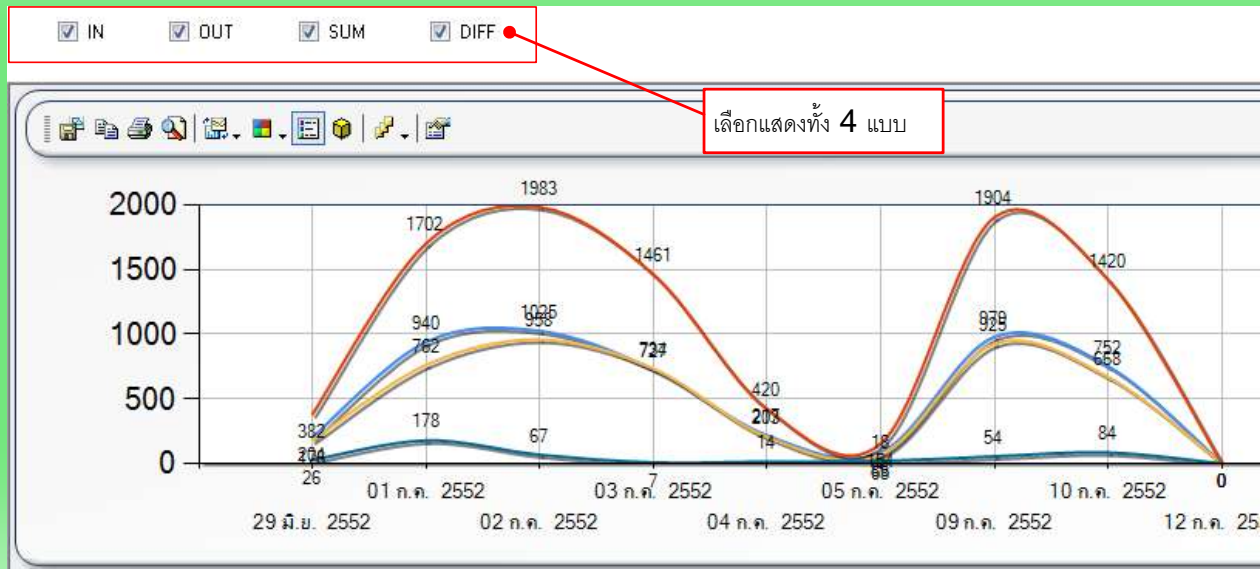

Report : Graph

2