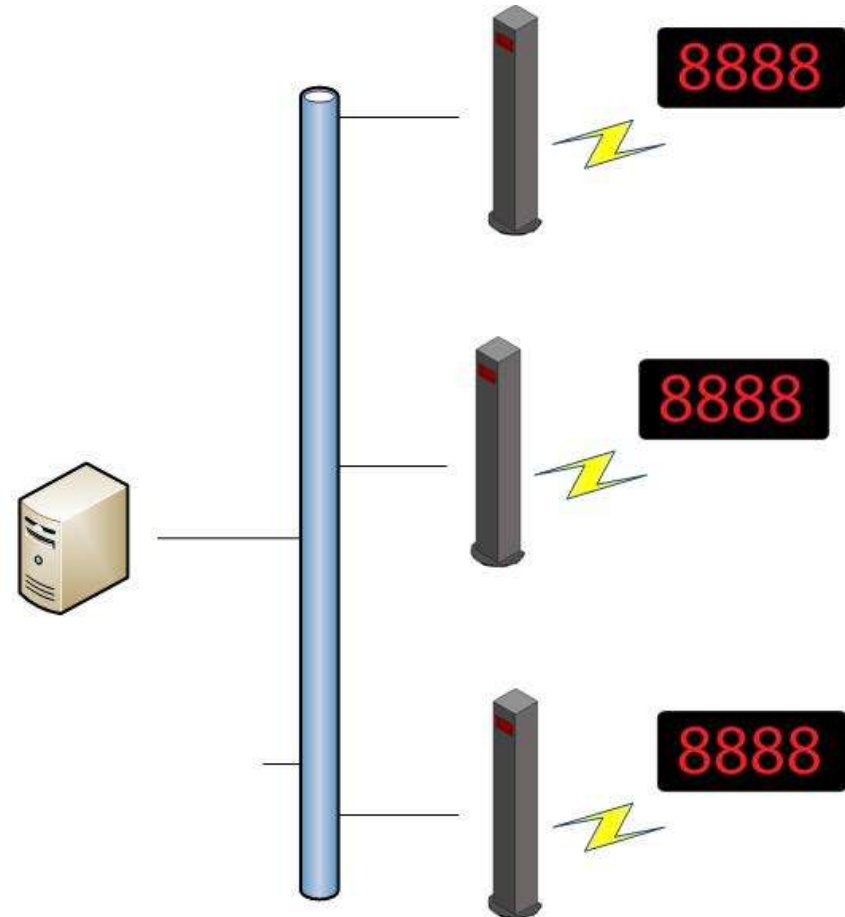

- People In:** A large digital display showing "0" with a person icon to the left. Below it, the status is "Status: Disconnected".
- Setting:** Includes radio buttons for "Segment" (IN, OUT, SUM, DIFF), a "Save every" dropdown set to "30 min", a "LOAD DATA" button, "Direction" radio buttons (IN, OUT), a "Show Popup" checkbox, and a "Synchronize Time" button.
- Counter:** Four input fields for "IN", "OUT", "SUM", and "DIFF", each containing the value "0".
- Display Setting:** Two rows of input fields for "IN" and "OUT" with "SET" buttons.
- Connection:** A dropdown menu for "COMPORT" set to "COM5".
- Report and Connect:** Two buttons with icons for a bar chart and a plus sign.

The Windows XP taskbar at the bottom shows the start button, several icons, and open applications including "Untitled - Notepad", "E:\Project\C#\6--PE...", and "PEOPLE COUNTER : ...". The system tray on the right shows the time "02:01" and date "Wednesday 11/07/2007".

Solution : (A) Single Gate

RS232 (Serial Port)

Solution : (B) Multiple Gates

Report : รายงาน

Daily Report : รายงาน

Monthly Report : รายงาน

Annual Report : รายงาน

Report